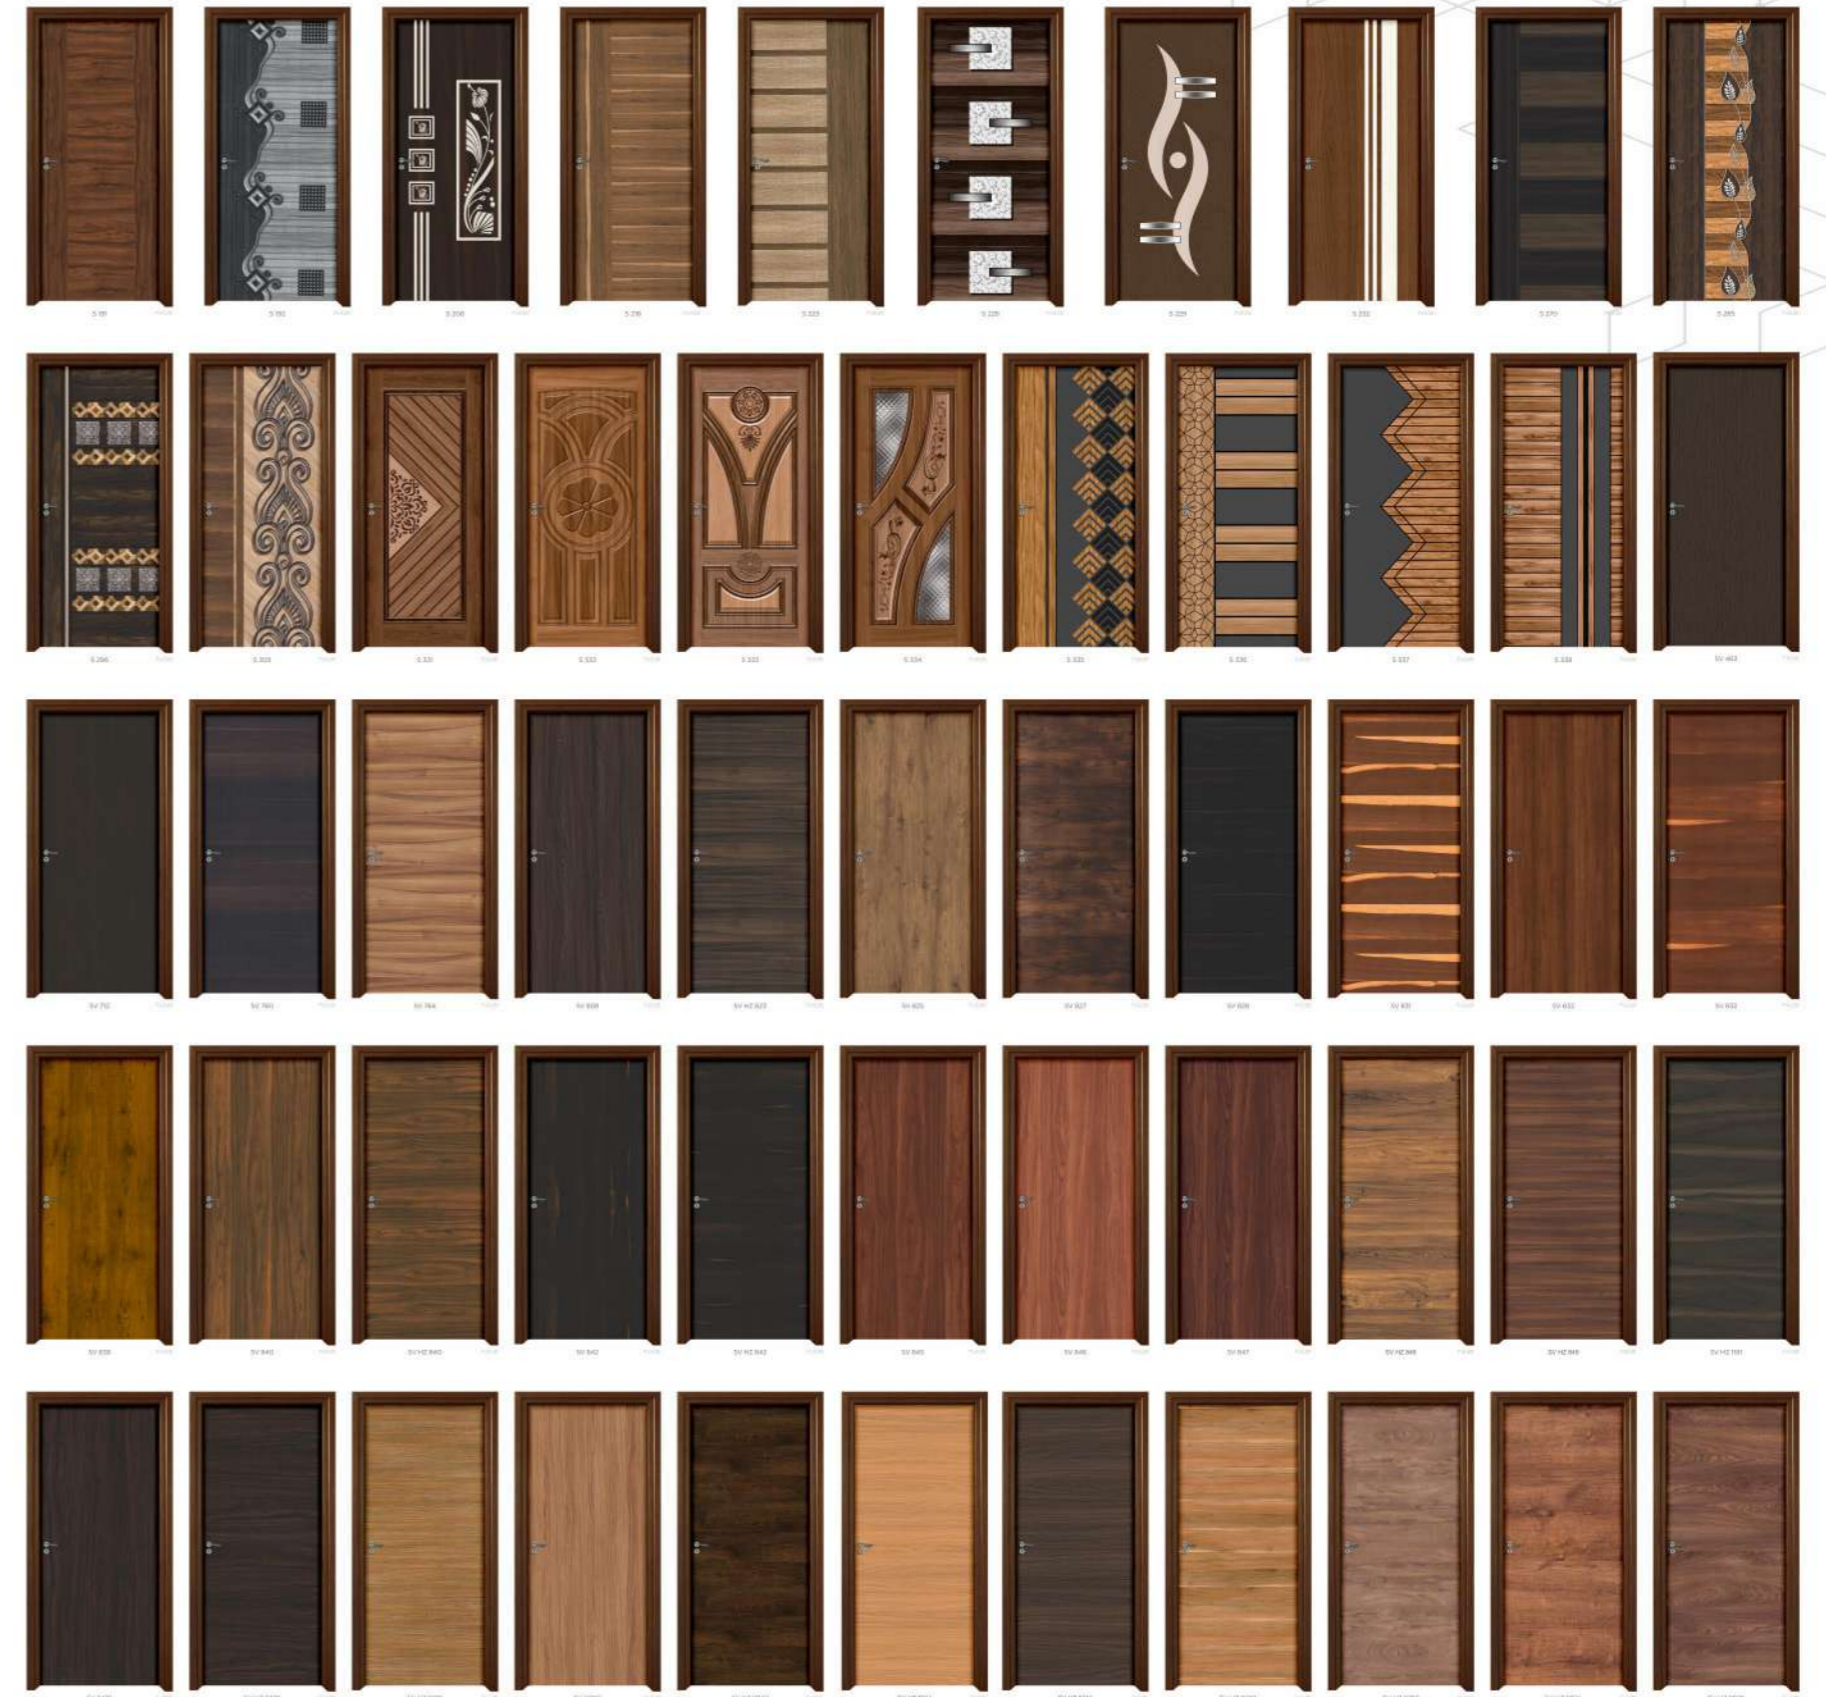

VENER DOOR
SKIN

SV 825

7'x3.25'

SV HZ 9283

7'x3.25'

SV 808

7'x3.25'

SV 832

7'x3.25'

VENER DOOR
SKIN

SV HZ 9178 7'x3.25'

SV 760 7'x3.25'

SV 9200 7'x3.25'

SV 838 7'x3.25'

SV 712 7'x3.25'

SV 463 7'x3.25'

INDEX DOOR SKINS

INDEX DOOR SKINS

ROYAL GOLD

DECORATIVE LAMINATES

A QUALITY PRODUCT FROM

 **ACE MICA** PVT. LTD.

www.acemica.com
MADE IN INDIA