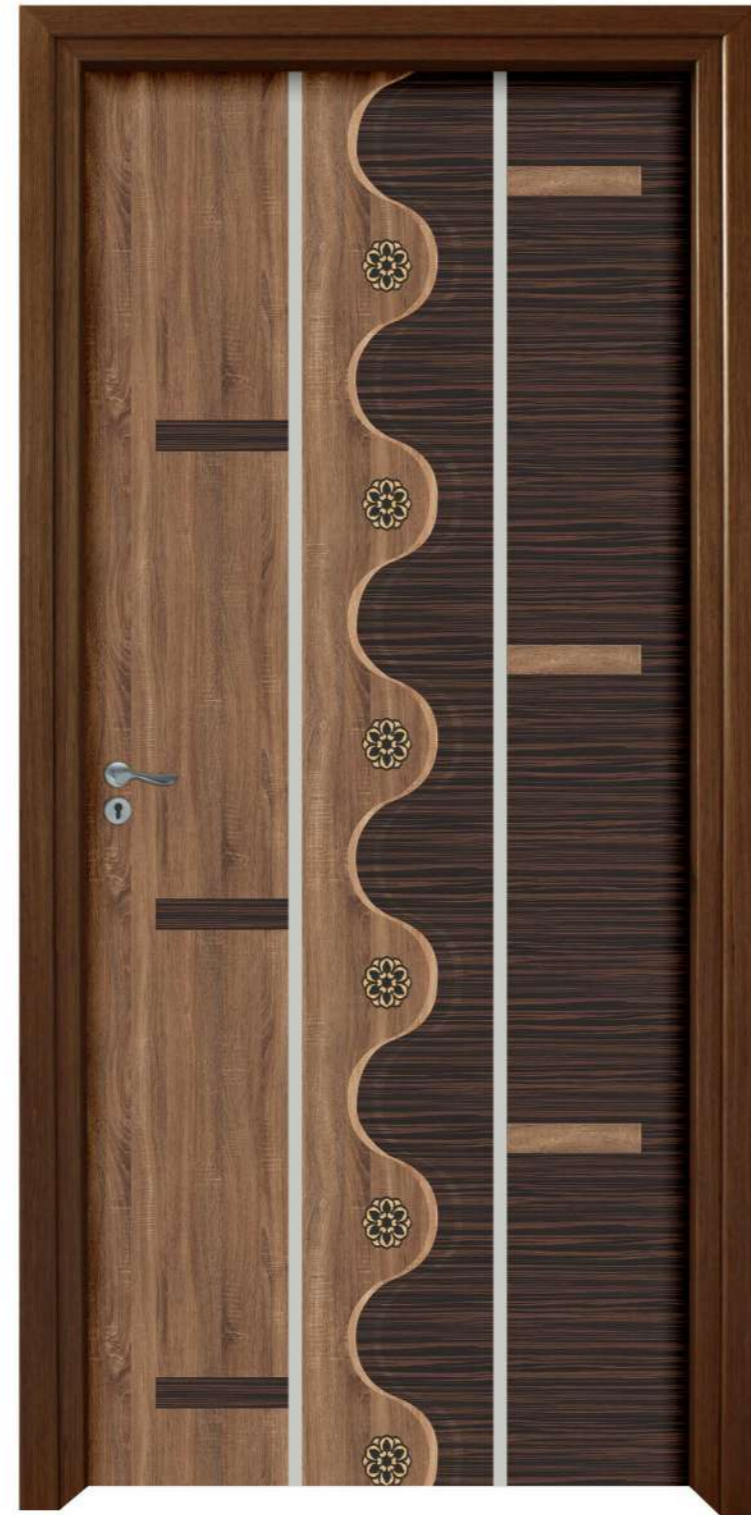

RM 18

7'x3.25'