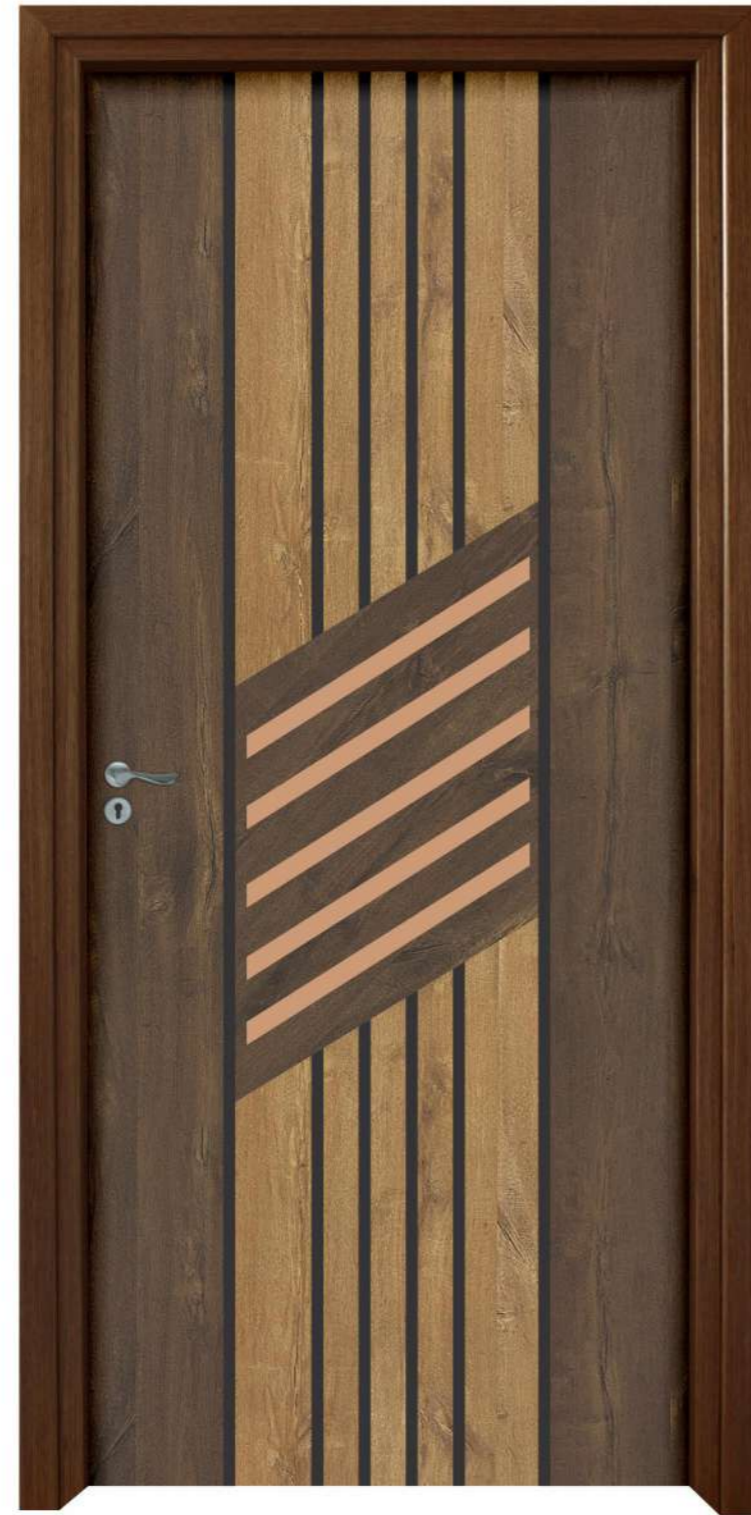

ME 198

7'x3.25'