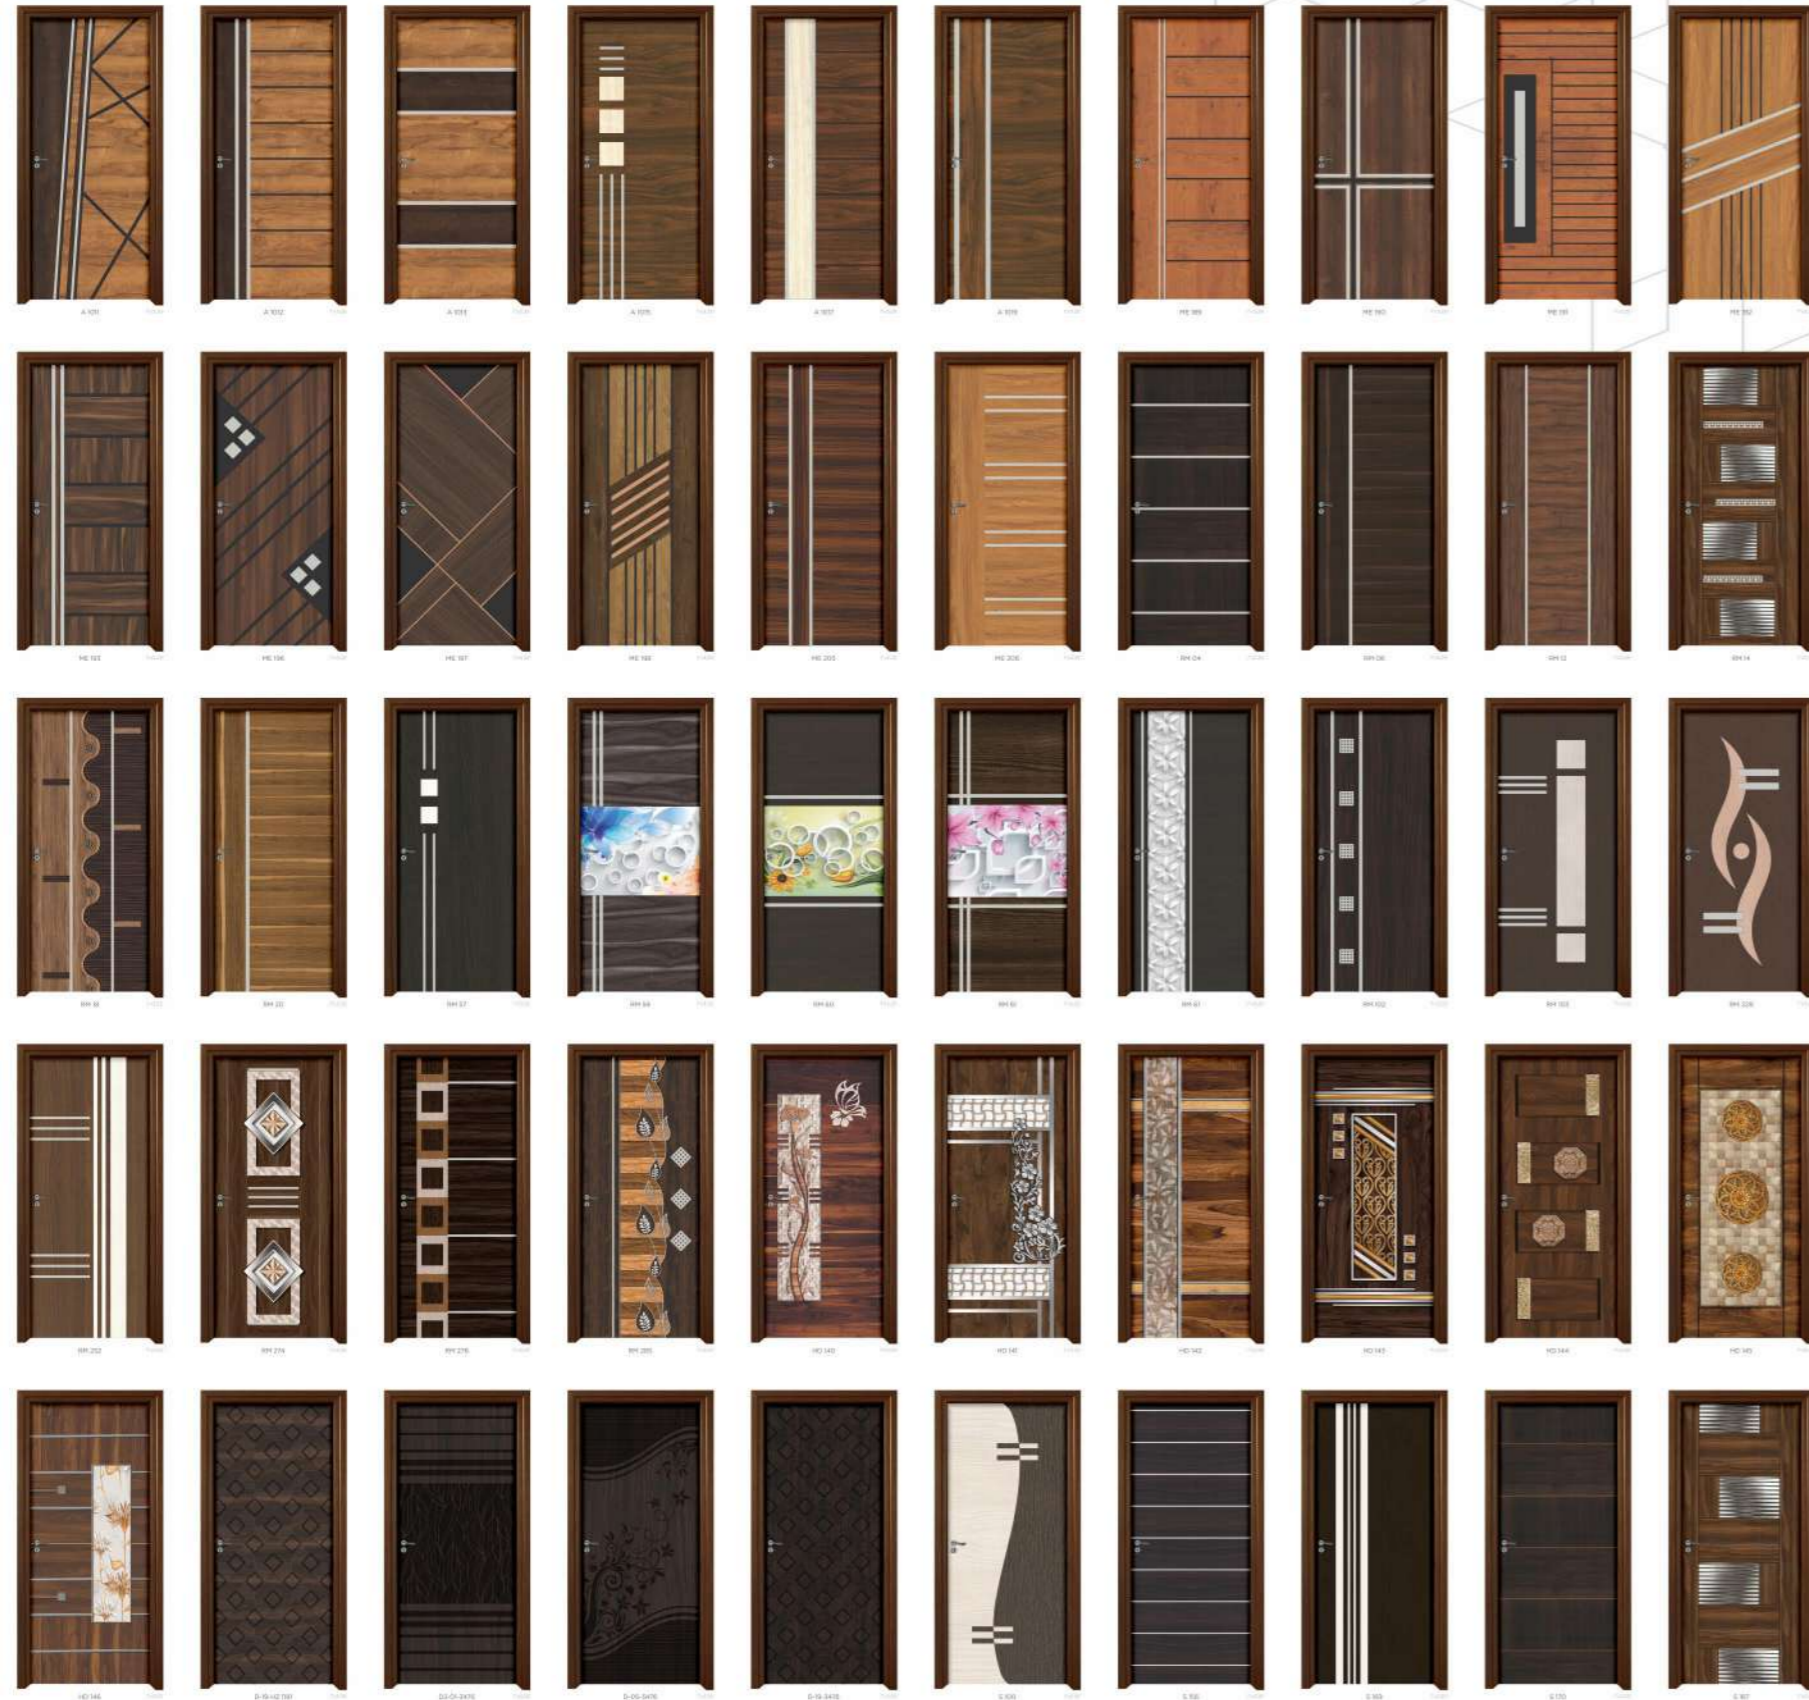

7'x3.25'

SV 828

7'x3.25'

SV HZ 9752

7'x3.25'

SV HZ 9824

7'x3.25'

VENER DOOR
SKIN

VENER DOOR
SKIN

SV 825

7'x3.25'

SV HZ 9283

7'x3.25'

SV 808

7'x3.25'

SV 832

7'x3.25'

VENER DOOR
SKIN

SV HZ 9178 7'x3.25'

SV 760 7'x3.25'

SV 9200 7'x3.25'

SV 838 7'x3.25'

SV 712 7'x3.25'

SV 463 7'x3.25'

INDEX DOOR SKINS

INDEX DOOR SKINS

ROYAL GOLD

DECORATIVE LAMINATES

A QUALITY PRODUCT FROM

 **ACE MICA** PVT. LTD.

www.acemica.com
MADE IN INDIA